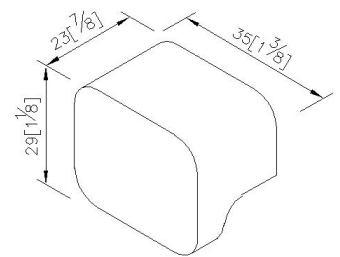

Drawer Handle 6904-K0-80MA

INTRODUCTION:

In the East, dragon represents honor and has auspicious meaning. Dragon Bathroom Accessories has inspired by Dragon Faucets with simple lines. Dragon Accessories could help to create unique bathing spaces for users. The appearance has combined with the function perfectly to reach the main idea of "the Form Follows Function". Accessories were molded concise shape for providing stability to users.

DESCRIPTION:

1. Aluminium body meets 6061T6 standard
2. Premium metal construction for durability
3. Justime finishes resist corrosion and tarnish
4. The one-piece design could prevent the filth from accumulating and help easy cleaning as a result
5. Coordinates with other products in Dragon collection